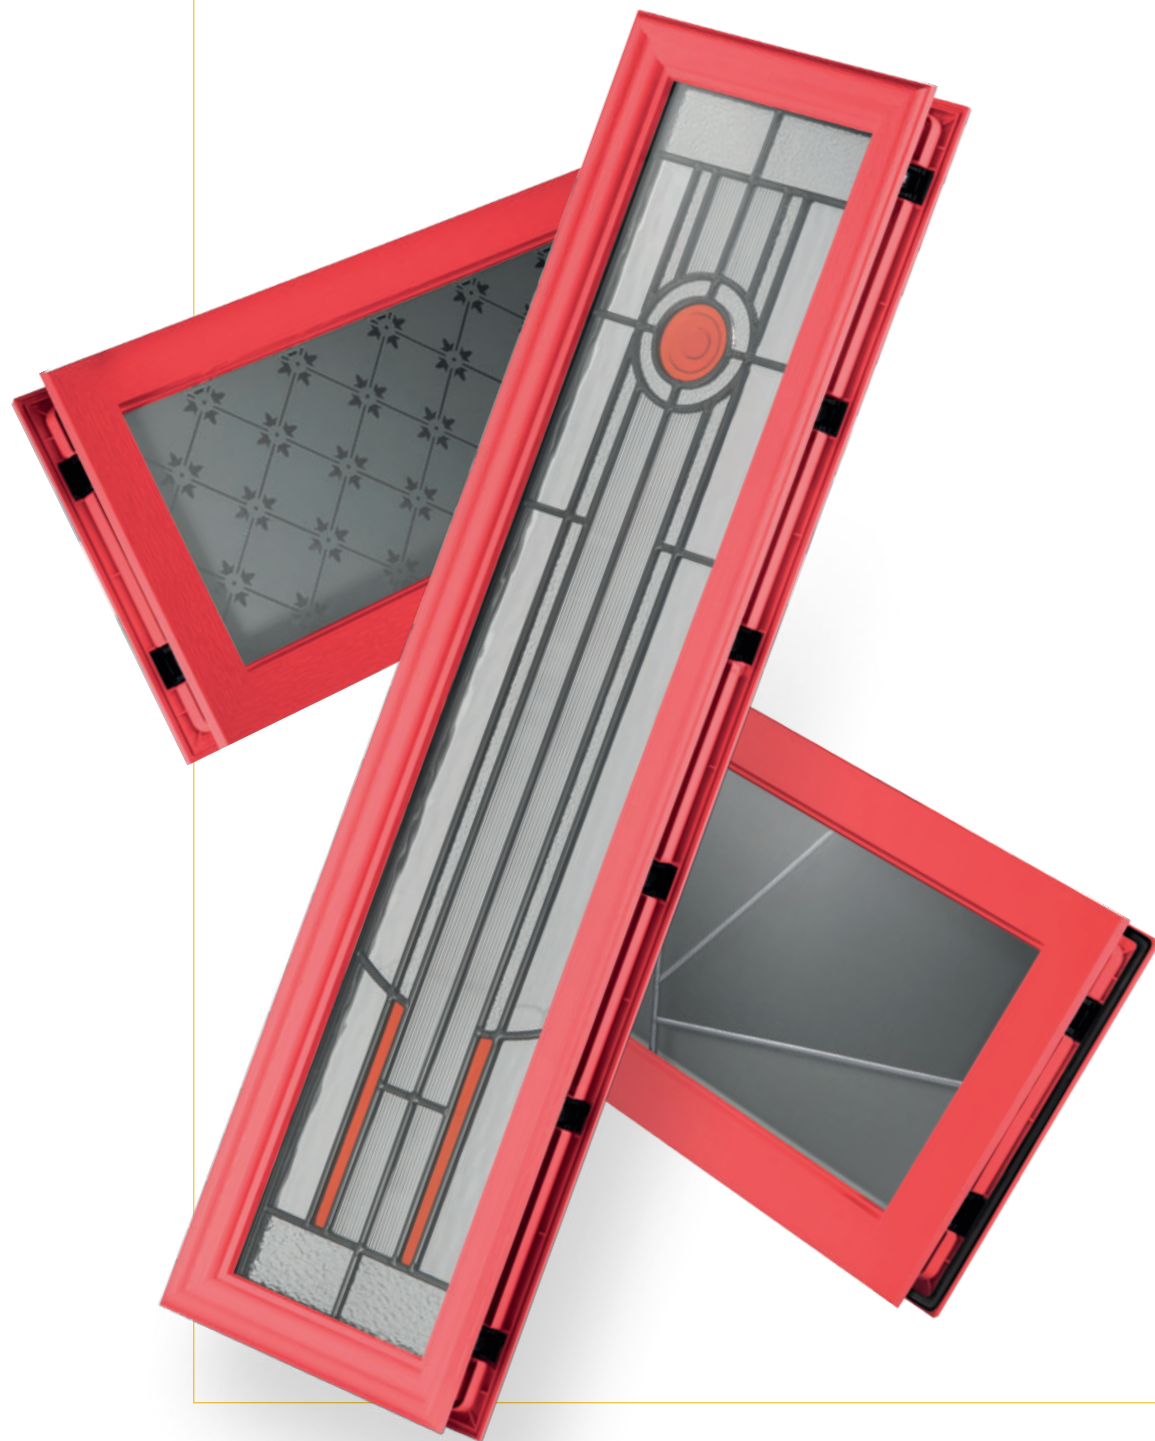

Glazing

The glass you choose for a door can really set it apart. GRIPCORE's bespoke decorative glass designs will really make your door stand out from the crowd.

Our glass range →

Please Note.
Numbers is a bespoke glass design, customised to suit your number/letter requirements. We use a standardised font but the position and scale may differ according to the number of characters requested.