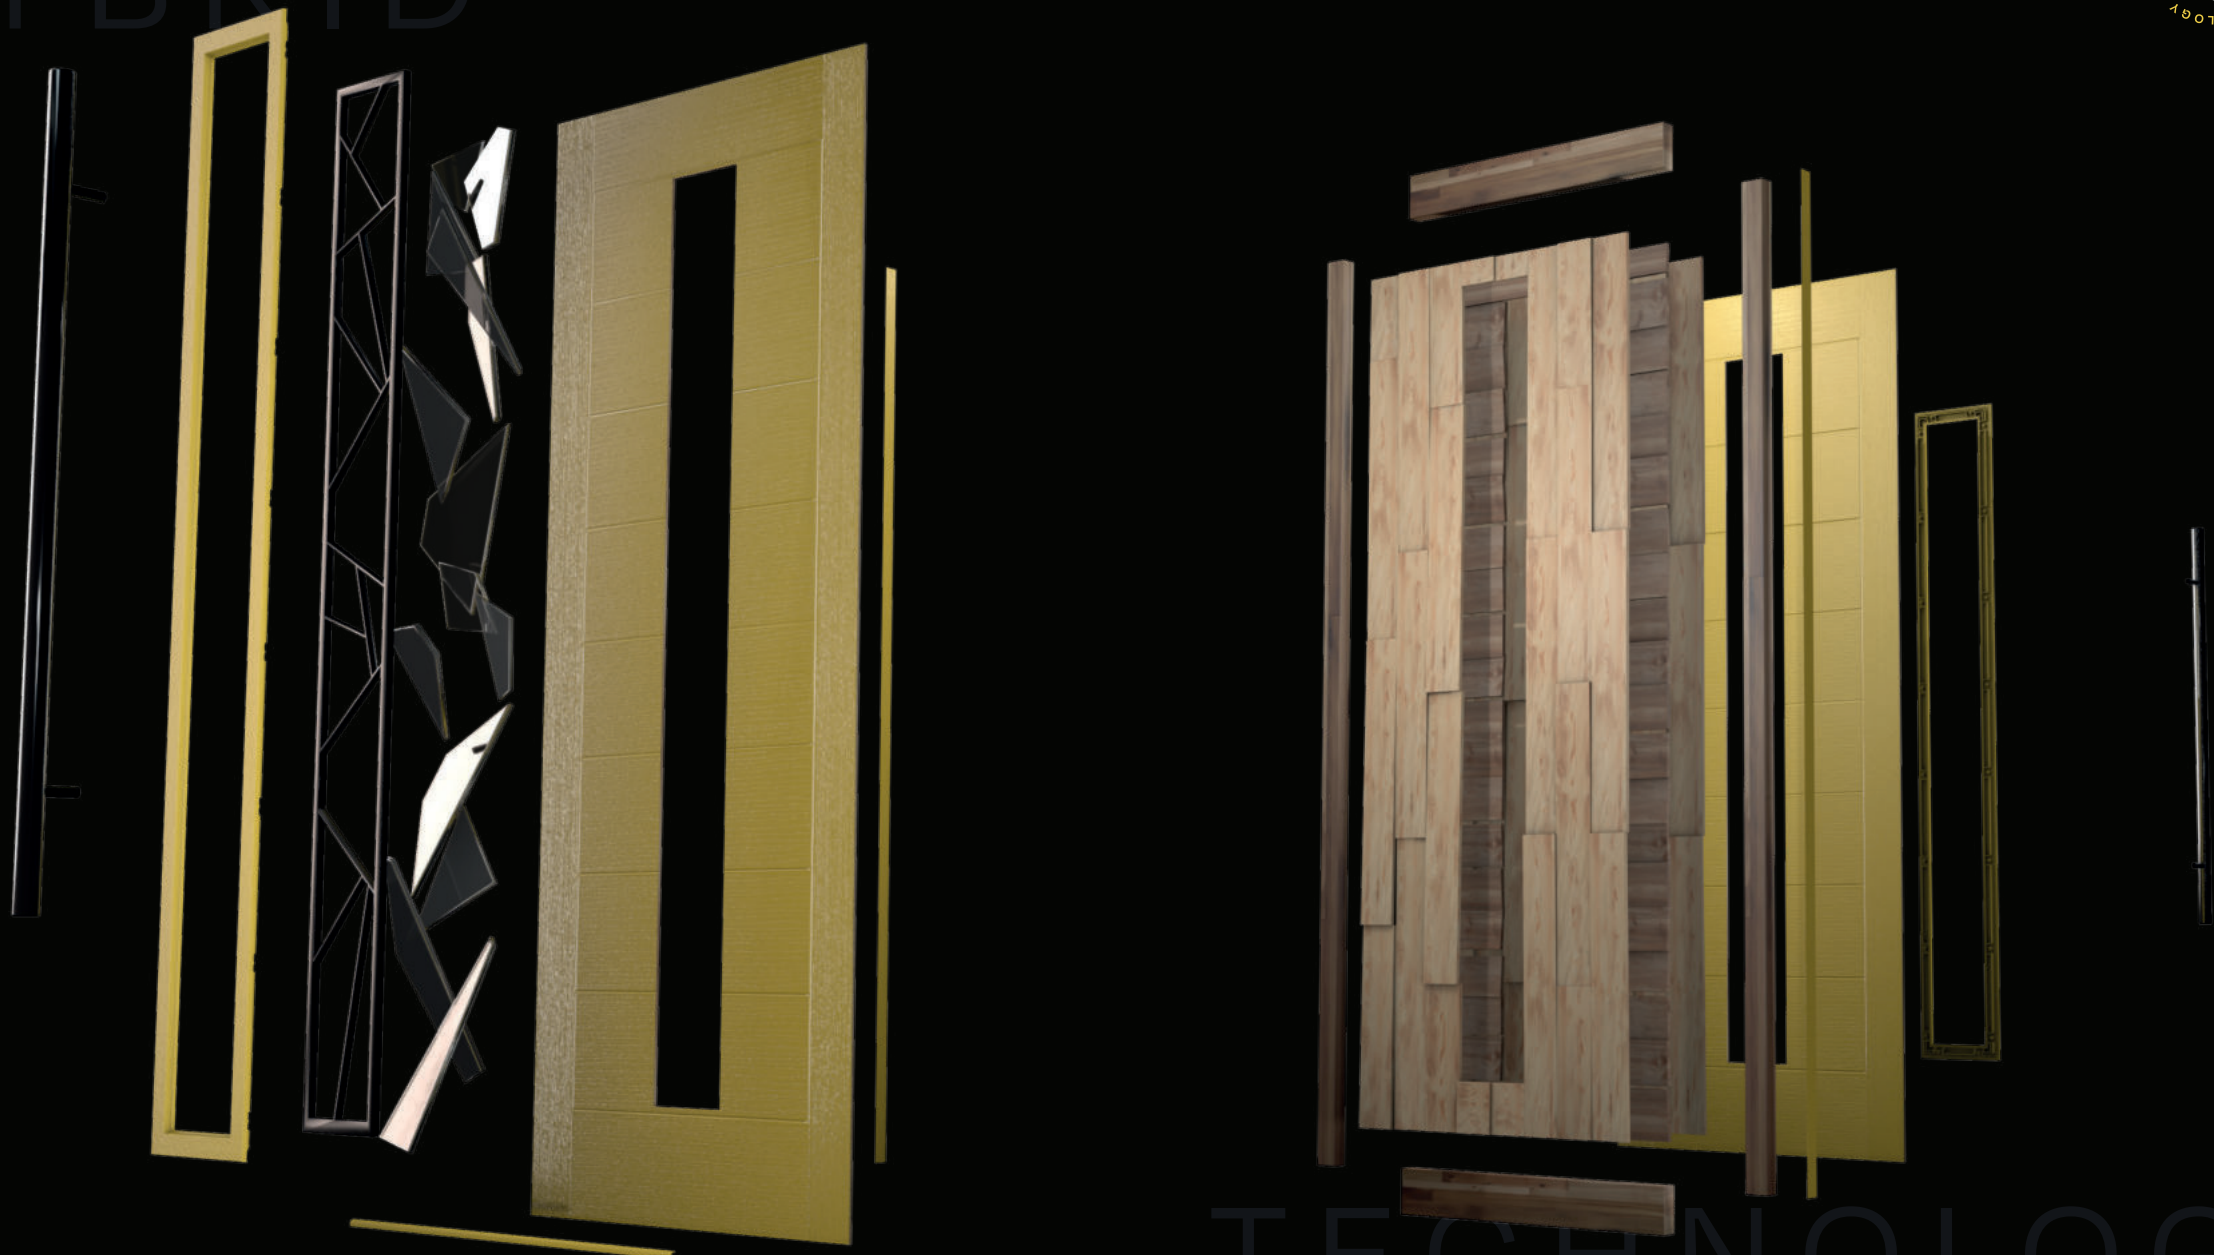

## Introducing hybrid technology of composite doors

DOORCO is driven by innovating products which help our customers stand out from the crowd.

Developing a DOORCO solid core door was a logical step but it needed to push the boundaries. Drawing on the collective experience of our team and our specialist partners, we have created the first composite door engineered with GRiPCORE technology.

GRiPCORE technology is a hybrid of modern and traditional materials and has been engineered to deliver a door that is stronger, more rigid & thermally stable than anything on the market. The solid inner core consists 3 layers of cross laminated engineered hardwood, which is encased with LVL (Laminated Veneer Lumber) & hardwood stiles and rails for protection against any water ingress, and then pressed with DOORCO's signature 4mm GRP skins. The result is a door that will not crack, move or de-laminate, requires minimal maintenance and will look beautiful and protect the home for years to come.

# TECHNOLOGY

Watch the video.

With GRiPCORE technology, we have created the ultimate composite door. The innovative one-size-fits-all makes GRiPCORE a cutting-edge modern-day addition to any home. After all, a front door is more than just a door. It's a focal point for the home that can really make a statement.

GRiPCORE has a traditional or modern appearance that offers superior benefits to anything on the market. It creates a formidable barrier that requires minimal maintenance. A GRiPCORE door will protect the home against the elements, deter intruders and look beautiful for years to come.