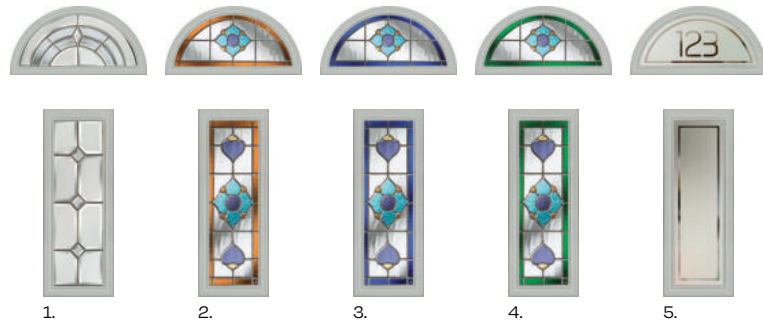

Additional Glass Choices

1. Impression
2. Lanesborough Amber
3. Lanesborough Blue
4. Lanesborough Green
5. Numbers

1. 2. 3. 4. 5.