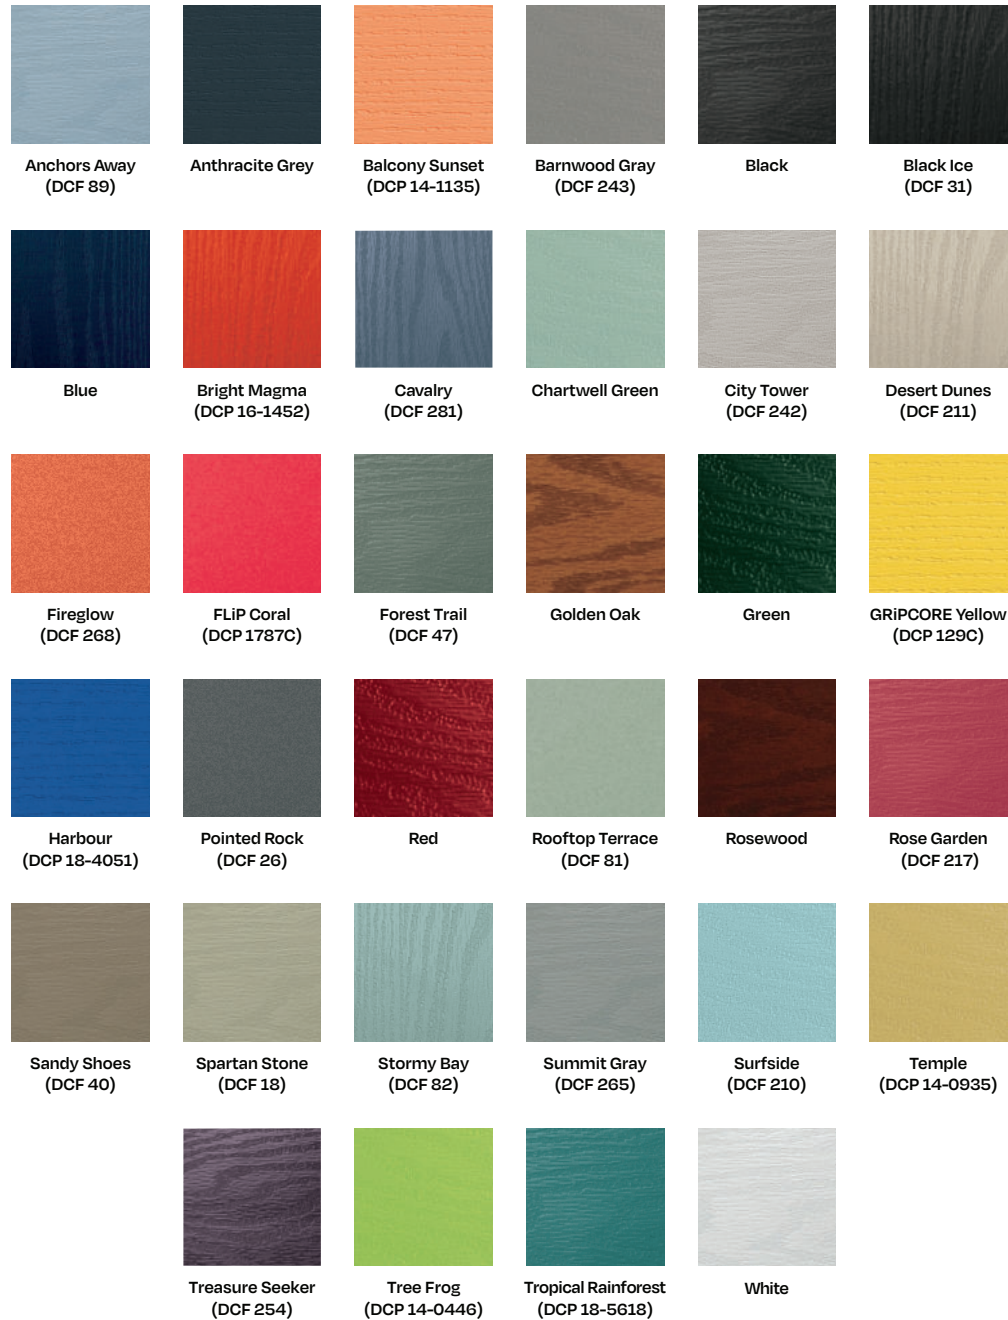

# Colour Range

When it comes to colour, it's your choice. This is our bespoke GRiPCORE colour palette. There are more options on our website, including a wide range of premium colours and information on bespoke colour matching.