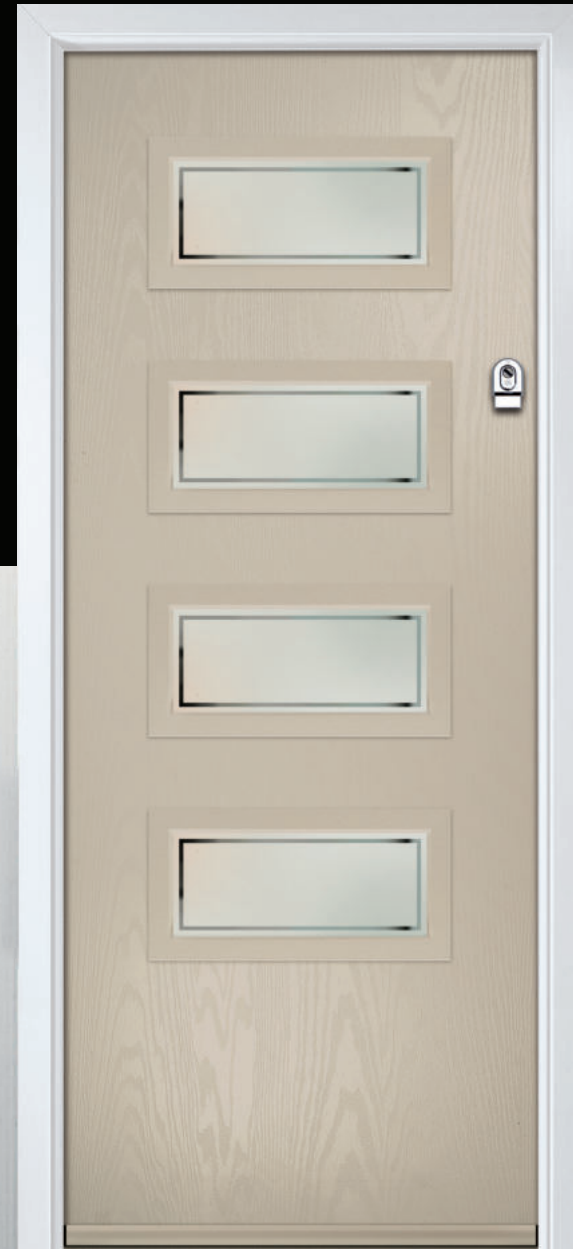

Knocker. Chrome Bumble Bee

Handle. Knob Pull & Escutcheon

Oakmont

Finish. **Woodgrain** | Colour. **Desert Dunes** | Glass. **Victorian Border** | Cassette. **Oakmont**