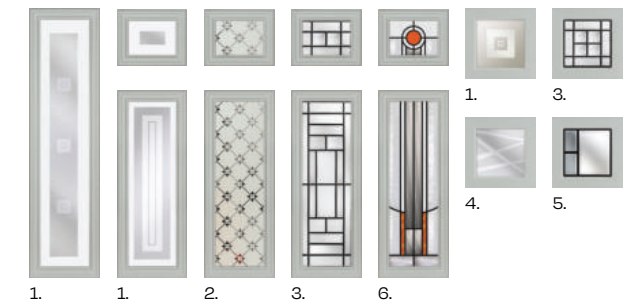

Additional Glass Choices

1. Cubic
2. Belgravia
3. Louisiana
4. Trinity
5. Graphite
6. Metropolis