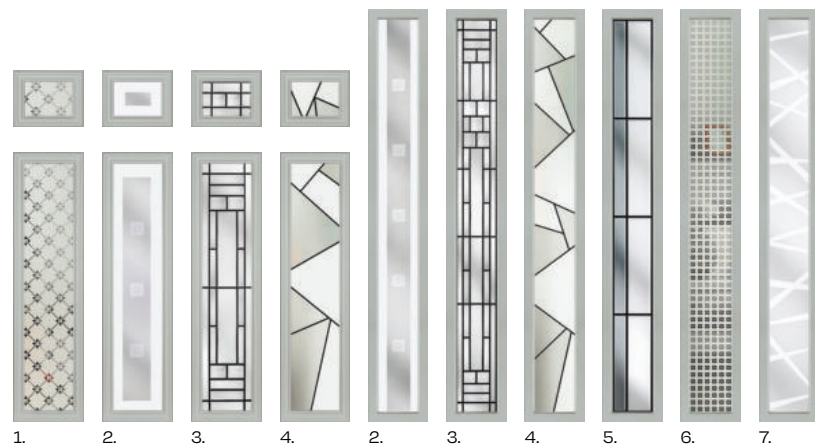

Finish. Woodgrain

Cassette. Mid Panel

Glass. Hive

Knocker. Chrome Bumble Bee

Handle. Knob Pull & Escutcheon

Augusta Long Right

Finish. **Woodgrain**  
 Colour. **Stormy Bay**  
 Glass. **Numbers**  
 Cassette. **Augusta Long**

Augusta Long

Finish. **Woodgrain**  
 Colour. **Bright Magma**  
 Glass. **Etch Lines**  
 Cassette. **Augusta Long**

Vilamoura

Finish. **Woodgrain**  
 Colour. **Black Ice**  
 Glass. **Metropolis**  
 Cassette. **Twin Top & Twin Vertical**

Seminole 4

Finish. **Woodgrain**  
 Colour. **Black**  
 Glass. **Belgravia**  
 Cassette. **Twin Top**

Additional Glass Choices

1. Belgravia
2. Cubic
3. Louisiana
4. Tectronic
5. Graphite
6. Quadratum
7. Trinity