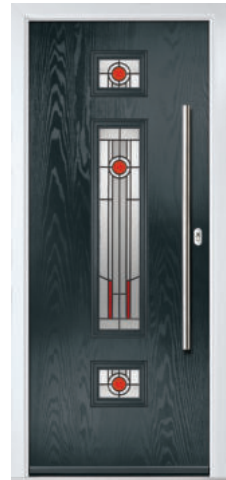

Vilamoura

Finish. **Woodgrain**
Colour. **Black Ice**
Glass. **Metropolis**
Cassette. **Twin Top & Twin Vertical**