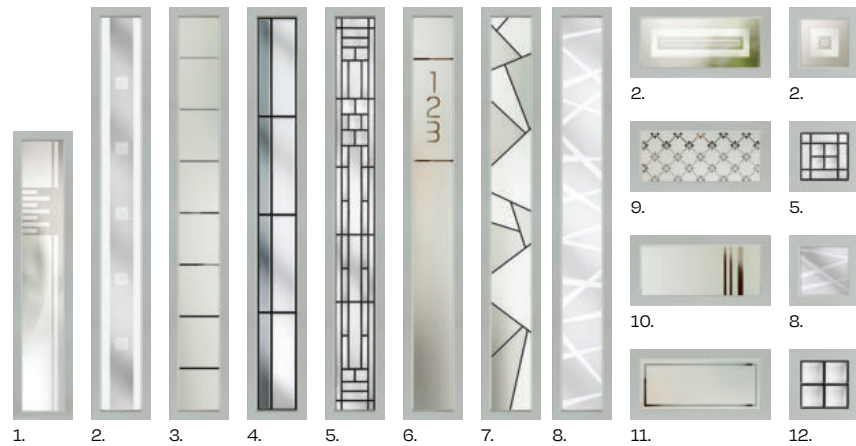

### Additional Glass Choices

1. Belgravia
2. Cubic
3. Graphite
4. Hive
5. Lanesborough Amber
6. Lanesborough Blue
7. Lanesborough Green
8. Louisiana
9. Metropolis
10. Numbers
11. Stardrop
12. Tectronic

Augusta Long  
Left

Finish.  
**Monza II**  
Colour.  
**Anthracite Grey**  
Glass.  
**Quadratum**  
Cassette.  
**Augusta Long**

4 Square

Finish.  
**Monza II**  
Colour.  
**Pointed Rock**  
Glass.  
**Graphite**  
Cassette.  
**Square**

Solid

Finish.  
**Monza II**  
Colour.  
**Harbour**

Oakmont

Finish.  
**Monza II**  
Colour.  
**Balcony Sunset**  
Glass.  
**Tectronic**  
Cassette.  
**Oakmont**

Additional Glass Choices

1. Quantum
2. Cubic
3. Etch Lines
4. Graphite
5. Louisiana
6. Numbers
7. Tectronic
8. Trinity
9. Belgravia
10. Skyline
11. Victorian Border
12. 4 Bevel Square