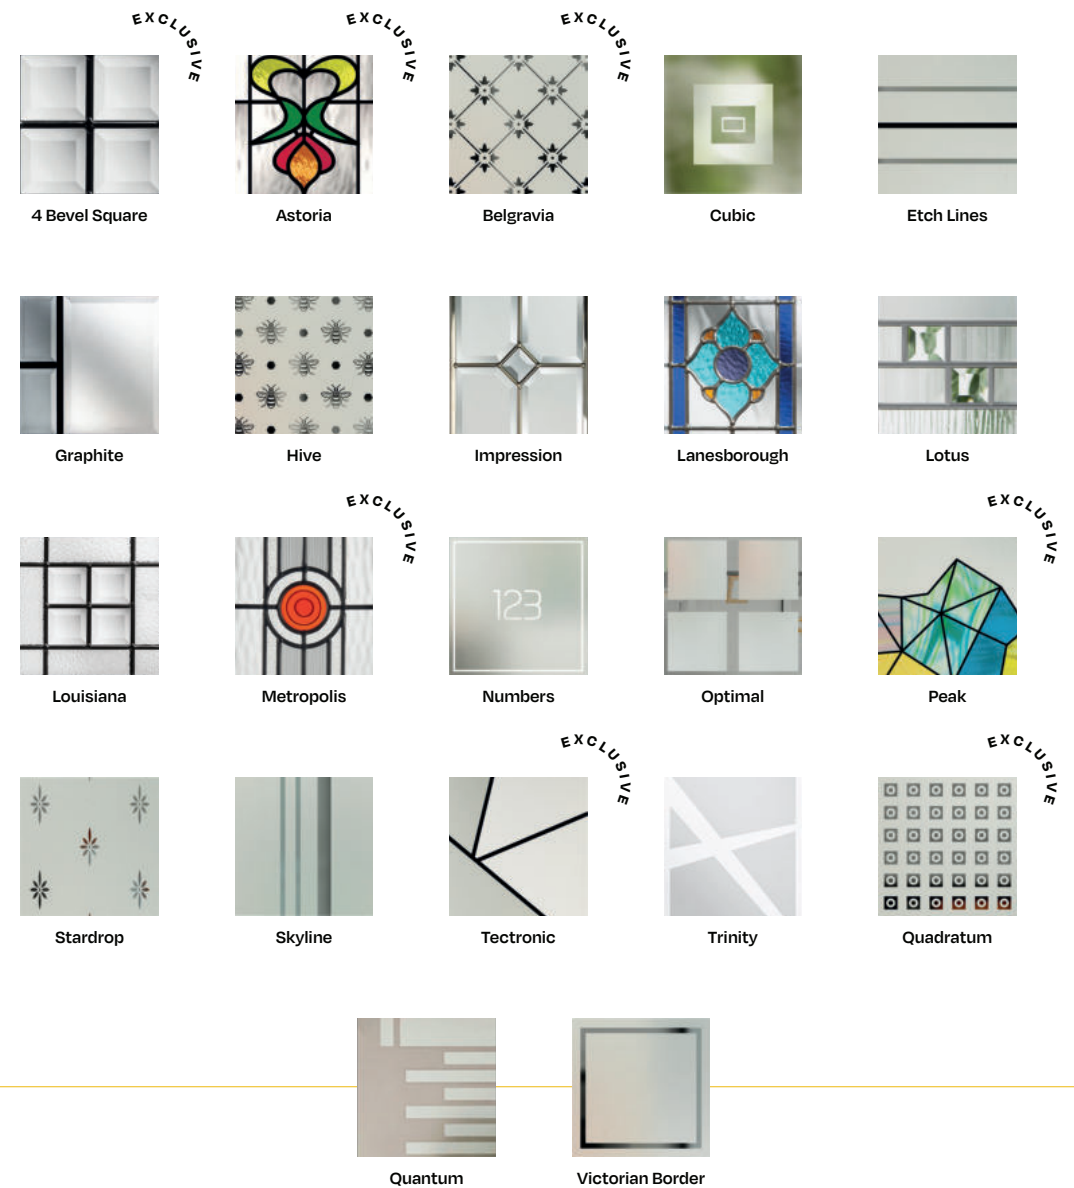

Glazing

The glass you choose for a door can really set it apart. GRIPCORE's bespoke decorative glass designs will really make your door stand out from the crowd.

Our glass range →