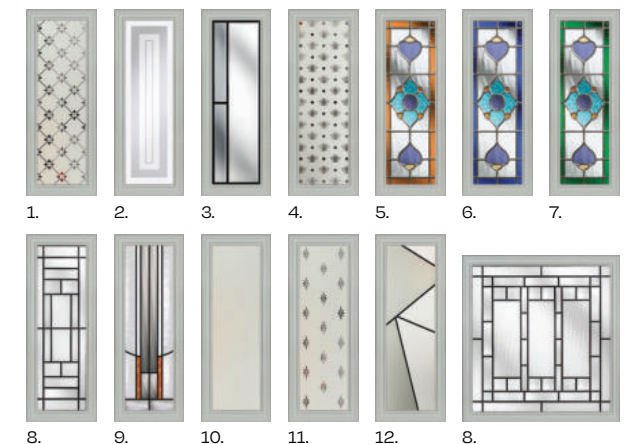

Belfry

Finish. **Woodgrain** | Colour. **Chartwell Green** | Glass. **Louisiana** | Cassette. **Square**

Sunningdale

Finish. **Woodgrain**
Colour. **Surfside**
Glass. **Impression**
Cassette. **Mid Panel**

Merion

Finish. **Woodgrain**
Colour. **Temple**
Glass. **Belgravia**
Cassette. **Merion**

Pevero

Finish. **Woodgrain**
Colour. **Tree Frog**
Glass. **Trinity**
Cassette. **Square**

Merion Grid

Finish. **Woodgrain**
Colour. **Barnwood Gray**
Glass. **4 Bevel Square**
Cassette. **Merion Grid**

Additional Glass Choices

1. Belgravia
2. Cubic
3. Graphite
4. Hive
5. Lanesborough Amber
6. Lanesborough Blue
7. Lanesborough Green
8. Louisiana
9. Metropolis
10. Numbers
11. Stardrop
12. Tectronic